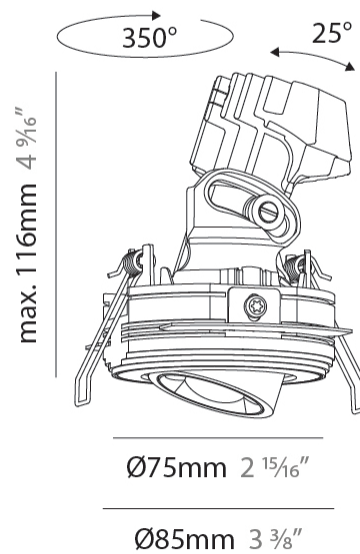

GENERAL

Series: Oiko Pro
Subseries: Oiko Pro Adjustable
Brand: Prolicht
Division: Architectural
Mounting Type: Trimless
Mounting Location: Ceiling
Subcategory: Downlight

PHYSICAL

Shape: Round
Diameter (mm): 75
Diameter (in): 2 ¹⁵/₁₆
Height (mm): 116
Height (in): 4 ⁹/₁₆
Ceiling Thickness (mm): 10 / 12.5 / 15 / 25
Ceiling Thickness (in): 3/8 or 1/2 or 9/16 or 1
Min. Recessing Depth (mm): 125
Min. Recessing Depth (in): 4 ¹⁵/₁₆
Light Distribution: Direct
Fixture Finish: SSR / BKV / CWI / CRY / HAB / UFT / ITA / RUA / FTG / MYG / LOD / PUS / FRO / FUP / KIA / POP / BLS / SPG / MEY / GOH / GUM / CHC / COM / ABZ / JAG / OBR / MOS / ROR
Fixture Material: Aluminum Die Cast
Cut-out Measurements: D. 86mm / 3 3/8"

ELECTRICAL

Lamp Type: LED (Zhaga Standard)
Input Wattage (W): 16
Total Output Wattage (W): 14.6
Dimming: Tri-Mode (Non-Dimming and Phase Dimming (120Vac only) and 0-10V Dimming)
Driver Included: No
Driver Location: Recessed Housing
Driver Type: Constant Current - Universal
Driver Class: Class 2
Input Voltage (V): 120 - 277
Constant Current (MA): 350

LED

Number of LEDs: 1
Color Temperature (°K): 2700 / 3000 / 3500 / 4000
Max. Delivered Lumen (lm): 1067 / 1150 / 1217 / 1220
Nominal Lumen (lm): 1393 / 1501 / 1589 / 1592
CRI: >90 CRI
Lamp Life (hrs): 50000

OPTICAL

Reflector°: 14
Adjustability: Rotational 350° / Tilt 25°

RATINGS AND CERTIFICATIONS

Certified By: Certified for North American Standards
IP rating: IP20