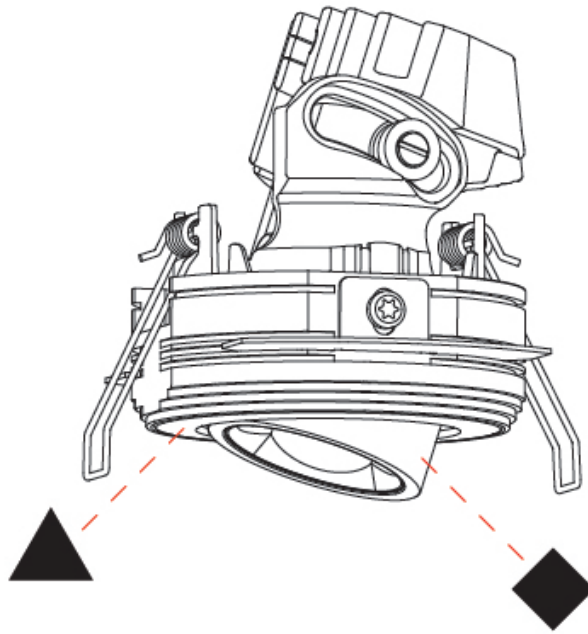

OIKO PRO ADJUSTABLE TRIMLESS

A35886-

PROJECT _____

TYPE _____

SPECIFIER _____

QUANTITY _____

DATE _____