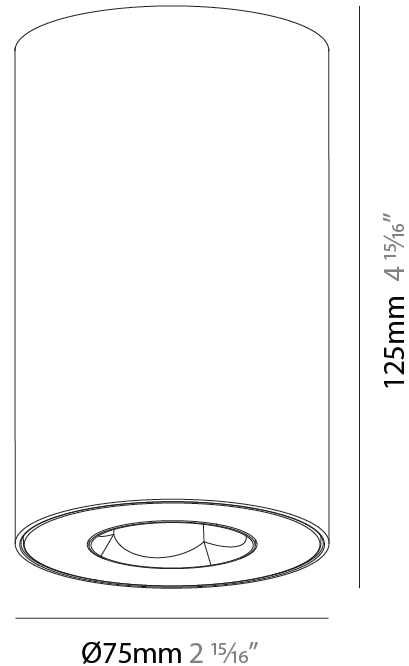

GENERAL

Series: Oiko Pro
Subseries: Oiko Pro Round
Brand: Prolicht
Division: Architectural
Mounting Type: Surface
Mounting Location: Ceiling
Subcategory: Downlight

PHYSICAL

Shape: Cylinder
Diameter (mm): 75
Diameter (in): 2 15/16
Height (mm): 125
Height (in): 4 15/16
Light Distribution: Direct
Weight (kg): 0.452
Fixture Finish: SSR / BKV / CWI / CRY / HAB / UFT / ITA / RUA / FTG / MYG / LOD / PUS / FRO / FUP / KIA / POP / BLS / SPG / MEY / GOH / GUM / CHC / COM / ABZ / JAG / OBR / MOS / ROR
Fixture Material: Metal

ELECTRICAL

Lamp Type: LED (Zhaga Standard)
Input Wattage (W): 13
Total Output Wattage (W): 11.8
Dimming: Tri-Mode (Non-Dimming and Phase Dimming (120Vac only) and 0-10V Dimming)
Driver Included: Yes
Driver Location: Integrated
Driver Type: Constant Current - Universal
Driver Class: Class 2
Input Voltage (V): 120 - 277
Constant Current (MA): 350
Upon Request: Remote: 0-10Vdc dimming / Phase dimming 120Vac / Non-dimming 120/277Vac (No Cover Plate)

LED

Color Temperature (°K): 2700 / 3000 / 3500 / 4000
Max. Delivered Lumen (lm): 1218 / 1214 / 1272 / 1283
Nominal Lumen (lm): 1473 / 1468 / 1538 / 1552
CRI: >90 CRI
Lamp Life (hrs): 50000

OPTICAL

Reflector°: 34
Adjustability: Fixed

RATINGS AND CERTIFICATIONS

Certified By: Certified for North American Standards
IP rating: IP20