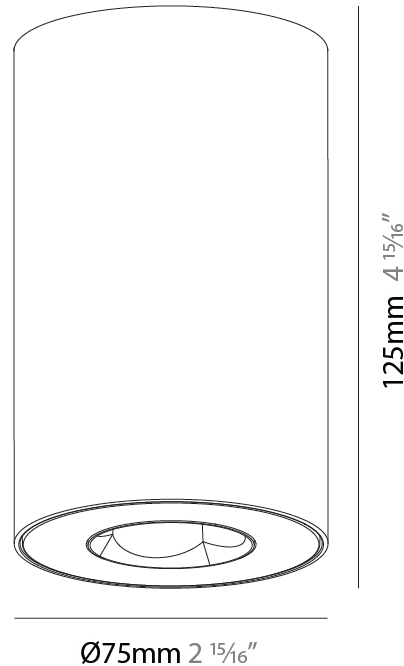

GENERAL

Series: Oiko Pro
Subseries: Oiko Pro Round
Brand: Prolicht
Division: Architectural
Mounting Type: Surface
Mounting Location: Ceiling
Subcategory: Downlight

PHYSICAL

Shape: Cylinder
Diameter (mm): 75
Diameter (in): 2 15/16
Height (mm): 125
Height (in): 4 15/16
Light Distribution: Direct
Weight (kg): 0.452
Fixture Finish: SSR / BKV / CWI / CRY / HAB / UFT / ITA / RUA / FTG / MYG / LOD / PUS / FRO / FUP / KIA / POP / BLS / SPG / MEY / GOH / GUM / CHC / COM / ABZ / JAG / OBR / MOS / ROR
Fixture Material: Metal

ELECTRICAL

Lamp Type: LED (Zhaga Standard)
Input Wattage (W): 13
Total Output Wattage (W): 11.8
Dimming: Non-Dimming / Phase Dimming (120vac Only)
Driver Included: Yes
Driver Location: Integrated
Driver Type: Constant Current - Universal
Driver Class: Class 2
Input Voltage (V): 120 - 277
Upon Request: Remote: 0-10Vdc dimming / Phase dimming 120Vac / Non-dimming 120/277Vac (No Cover Plate)

LED

Color Temperature (°K): 2700 / 3000 / 3500 / 4000
Max. Delivered Lumen (lm): 1377 / 1372 / 1438 / 1451
Nominal Lumen (lm): 1473 / 1468 / 1538 / 1552
CRI: >90 CRI
Lamp Life (hrs): 50000

OPTICAL

Reflector: 60
Adjustability: Fixed

RATINGS AND CERTIFICATIONS

Certified By: Certified for North American Standards
IP rating: IP20